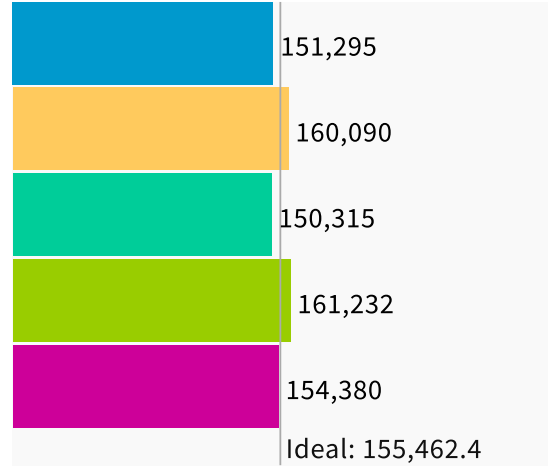

Population | Data Layers | Evaluation

Population Balance

① Uses 2020 Decennial Census population with processing by Redistricting Partners on 2020 Blocks.

UNASSIGNED POPULATION: 0

MAX. POPULATION DEVIATION: 3.71%